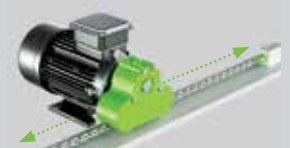

Moving drive and fixed chain / equipment